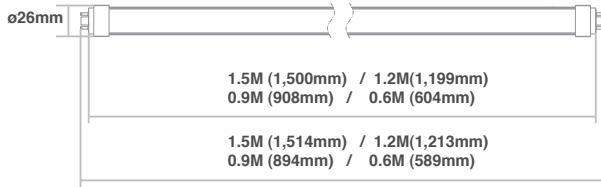

LED T8 TUBE - Single Side Powered